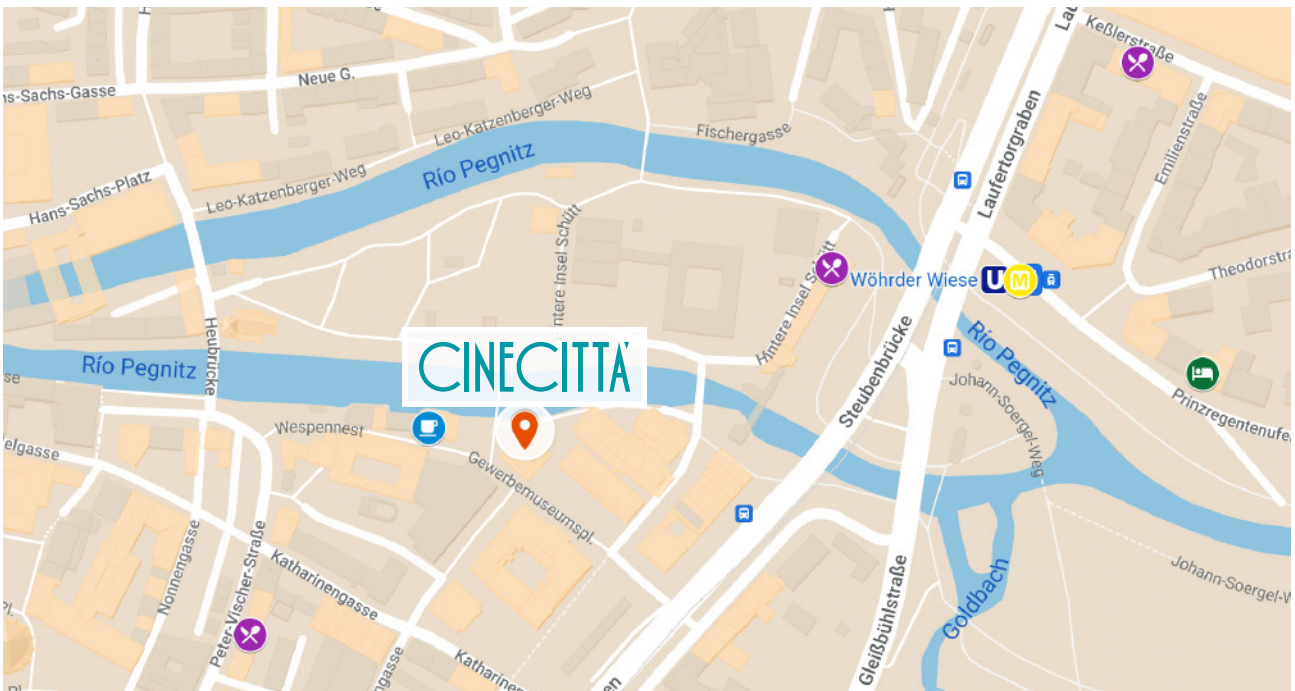

# 1. Venue location

## Venue address:

Cinecittà Nürnberg; CINECITTA' Multiplexkino: Gewerbemuseumspl.3,  
90403 Nürnberg, Germany

## 2. How to get there

- **By public transportation:** closest metro and tram stations.

**U M** Wöhrder Wiese: 4 min. walk      **U** Marientor: 3 min. walk

**U M** Lorenzkirche: 6 min. walk

- **By car:** connected to Bundesstrasse 2 / Marientorgrab

### Accommodation:

Please see as follows a selection of the closest hotels to the venue:

- [Ibis Nuernberg Hauptbahnhof](#) - 6 min. walk from the venue
- [Melter Hotel & Apartments](#): a Neighbourhood Hotel - 6 min. walk
- [Hotel Prinzregent](#) - 7 min. walk
- [Karl August](#): a Neighborhood Hotel - 8 min. walk
- [Boutique Hotel Hauser](#) - 11 min. walk
- [Hotel NH Collection Nürnberg City](#) - 12 min. walk