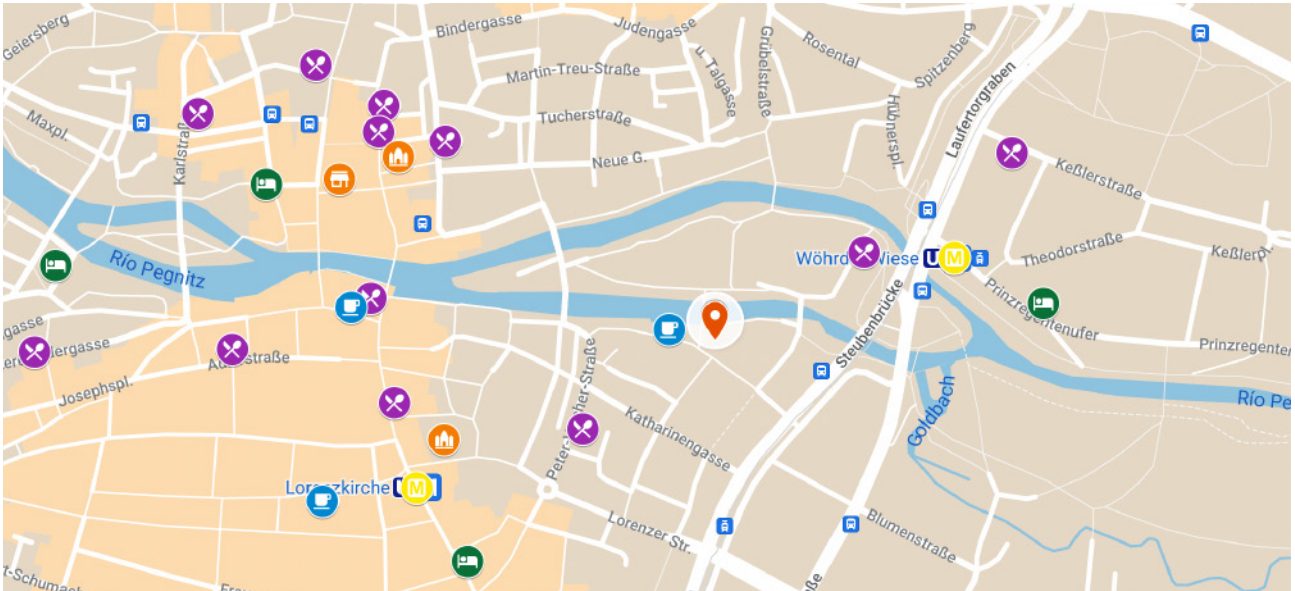

# Travel Guide

1. Venue location
2. How to get there
3. Accommodation & Food
4. Nuremberg essentials
5. COVID-19 restrictions

# 1. Venue location

## 2. How to get there

- **By public transportation:** closest metro and tram stations.

**U M** Wöhrder Wiese: 4 min. walk      **U** Marientor: 3 min. walk

**U M** Lorenzkirche: 6 min. walk

- **By car:** connected to Bundesstrasse 2 / Marientorgrab

### Accommodation:

Please see as follows a selection of the closest hotels to the venue:

- [Ibis Nuernberg Hauptbahnhof](#) - 6 min. walk from the venue
- [Melter Hotel & Apartments](#): a Neighbourhood Hotel - 6 min. walk
- [Hotel Prinzregent](#) - 7 min. walk
- [Karl August](#): a Neighborhood Hotel - 8 min. walk
- [Boutique Hotel Hauser](#) - 11 min. walk
- [Hotel NH Collection Nürnberg City](#) - 12 min. walk